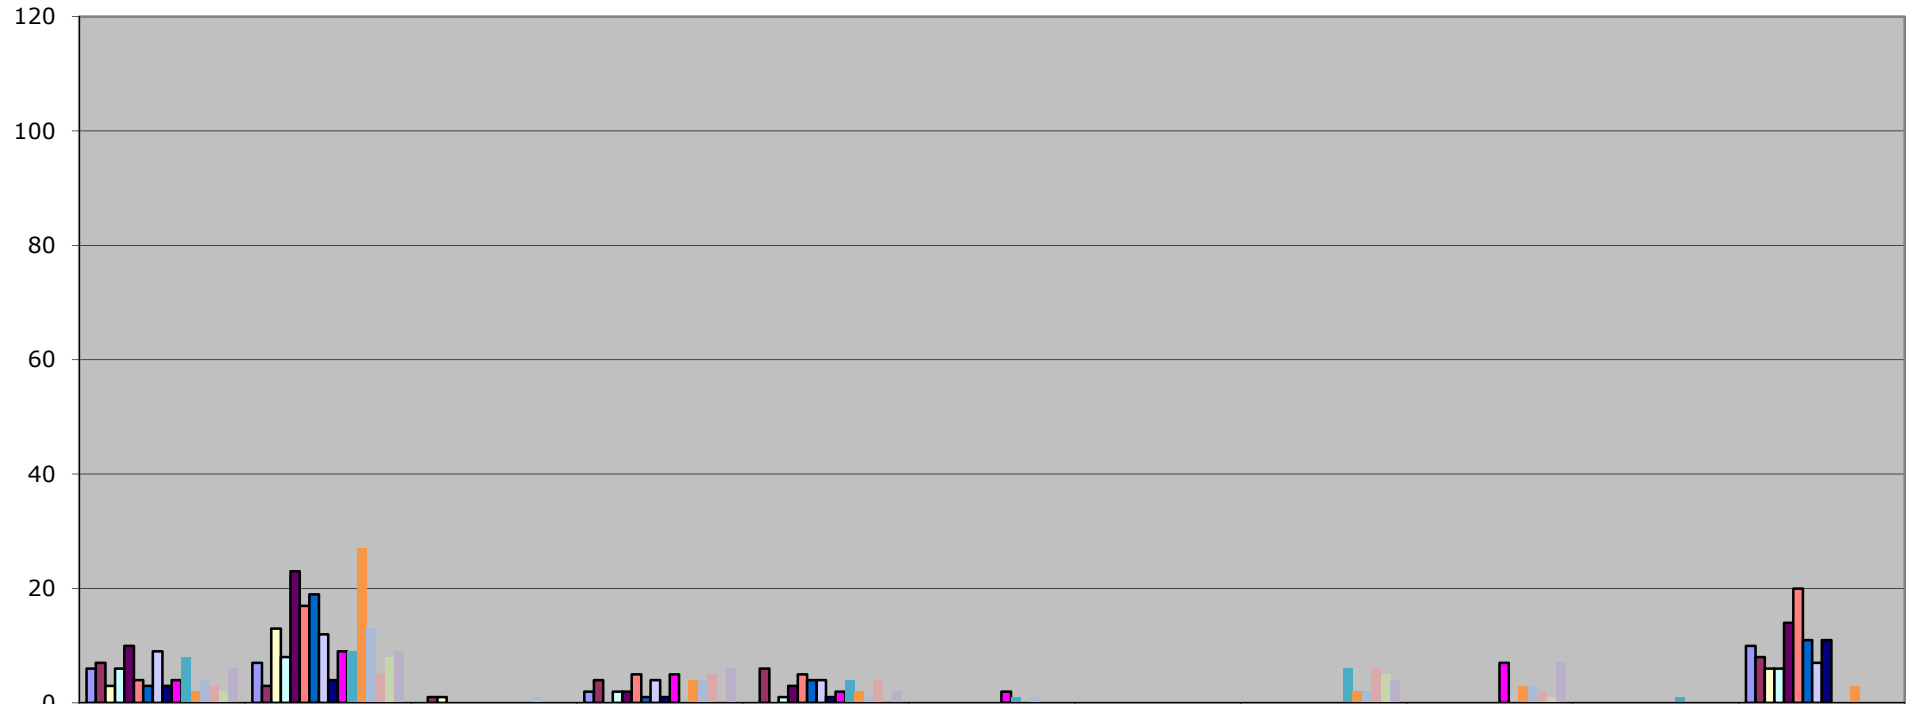

RG4 7HJ (Woodcote Way)

	Burglary	Anti Social Behaviour	Robbery	Vehicle Crime	Violent Crime	Public Disorder & Weapons	Shoplifting	Criminal Damage & Arson	Other Theft	Drugs	Other Crime
■ Dec-10	6	7	0	2	0						10
■ Jan-11	7	3	1	4	6						8
■ Feb-11	3	13	1	0	0						6
■ Mar-11	6	8	0	2	1						6
■ Apr-11	10	23	0	2	3						14
■ May-11	4	17	0	5	5						20
■ Jun-11	3	19	0	1	4						11
■ Jul-11	9	12	0	4	4						7
■ Aug-11	3	4	0	1	1						11
■ Sep-11	4	9	0	5	2	2	0	0	7	0	0
■ Oct-11	8	9	0	0	4	1	0	6	0	1	0
■ Nov-11	2	27	0	4	2	0	0	2	3	0	3
■ Dec-11	4	13	1	4	1	1	0	2	3	0	0
■ Jan-12	3	5	0	5	4	0	0	6	2	0	0
■ Feb-12	2	8	0	0	0	0	0	5	1	0	0
■ Mar-12	6	9	0	6	2	0	0	4	7	0	0