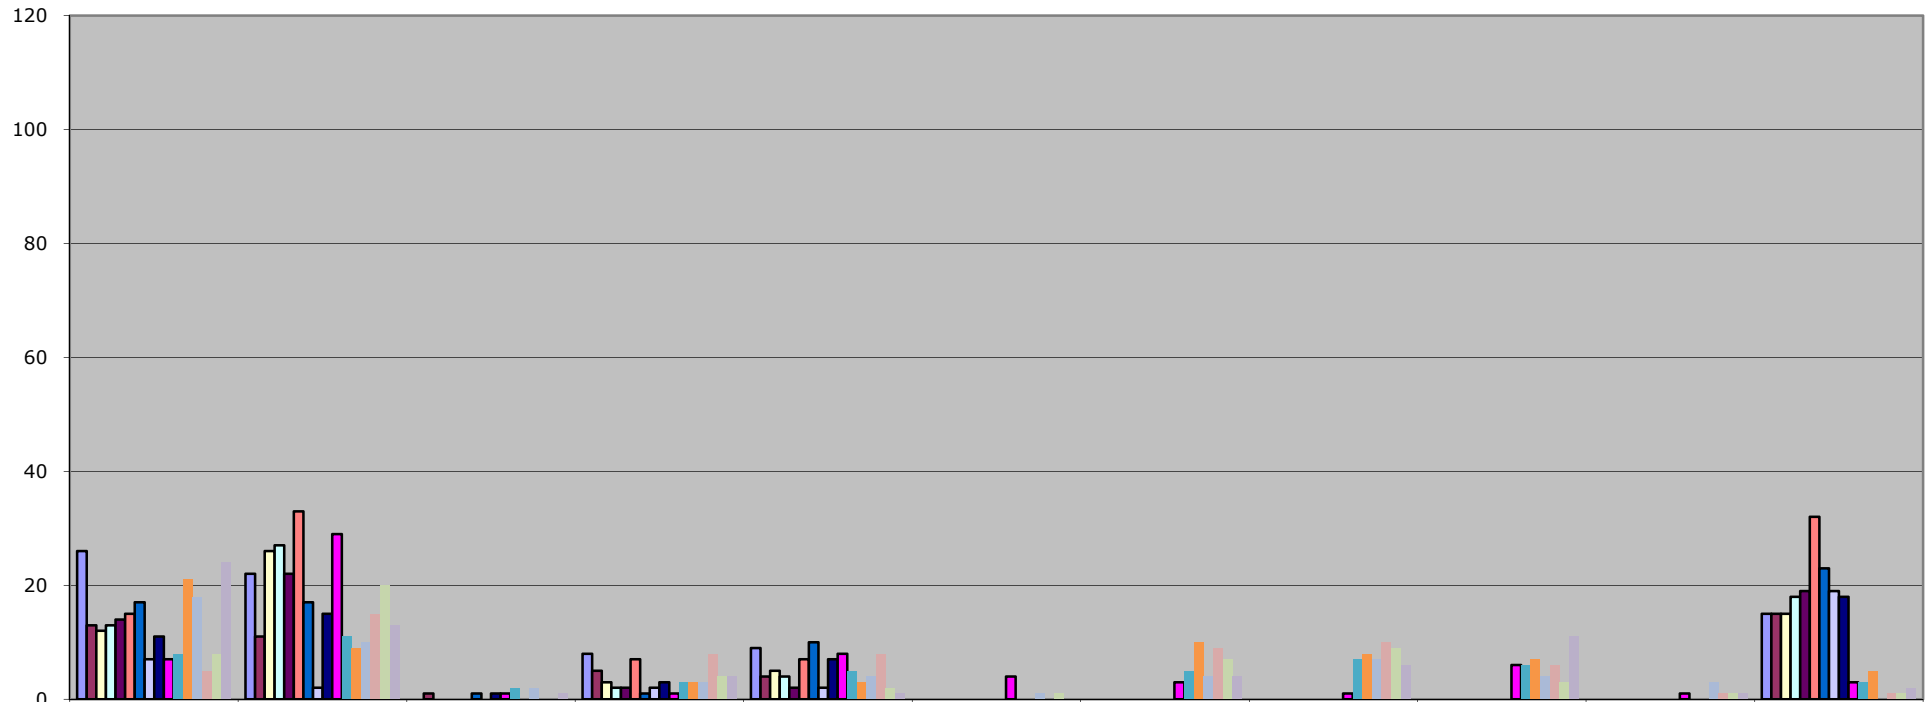

Crime Statistics

Caversham (centred on Prospect Street)

	Burglary	Anti Social Behaviour	Robbery	Vehicle Crime	Violent Crime	Public Disorder & Weapons	Shoplifting	Criminal Damage & Arson	Other Theft	Drugs	Other Crime
Dec-10	46	65	1	20	37						83
Jan-11	27	35	4	13	44						95
Feb-11	25	78	4	8	31						110
Mar-11	22	76	5	12	38						111
Apr-11	37	87	2	15	10						78
May-11	31	63	1	18	14						91
Jun-11	33	55	1	11	22						73
Jul-11	39	68	2	13	12						62
Aug-11	33	54	1	16	23						67
Sep-11	31	60	0	14	23	7	7	13	24	2	8
Oct-11	23	34	3	55	18	3	8	15	19	2	6
Nov-11	27	44	0	11	8	0	23	10	24	5	13
Dec-11	33	32	2	5	9	3	15	14	14	5	2
Jan-12	14	25	0	19	14	1	16	21	13	2	2
Feb-12	17	36	0	8	4	2	18	16	14	3	3
Mar-12	41	39	3	13	10	3	9	31	28	1	8

RG4 6PF (centre of Caversham Park)

	Burglary	Anti Social Behaviour	Robbery	Vehicle Crime	Violent Crime	Public Disorder & Weapons	Shoplifting	Criminal Damage & Arson	Other Theft	Drugs	Other Crime
Dec-10	26	22	0	8	9						15
Jan-11	13	11	1	5	4						15
Feb-11	12	26	0	3	5						15
Mar-11	13	27	0	2	4						18
Apr-11	14	22	0	2	2						19
May-11	15	33	0	7	7						32
Jun-11	17	17	1	1	10						23
Jul-11	7	2	0	2	2						19
Aug-11	11	15	1	3	7						18
Sep-11	7	29	1	1	8	4	3	1	6	1	3
Oct-11	8	11	2	3	5	0	5	7	6	0	3
Nov-11	21	9	0	3	3	0	10	8	7	0	5
Dec-11	18	10	2	3	4	1	4	7	4	3	0
Jan-12	5	15	0	8	8	0	9	10	6	1	1
Feb-12	8	20	0	4	2	1	7	9	3	1	1
Mar-12	24	13	1	4	1	0	4	6	11	1	2