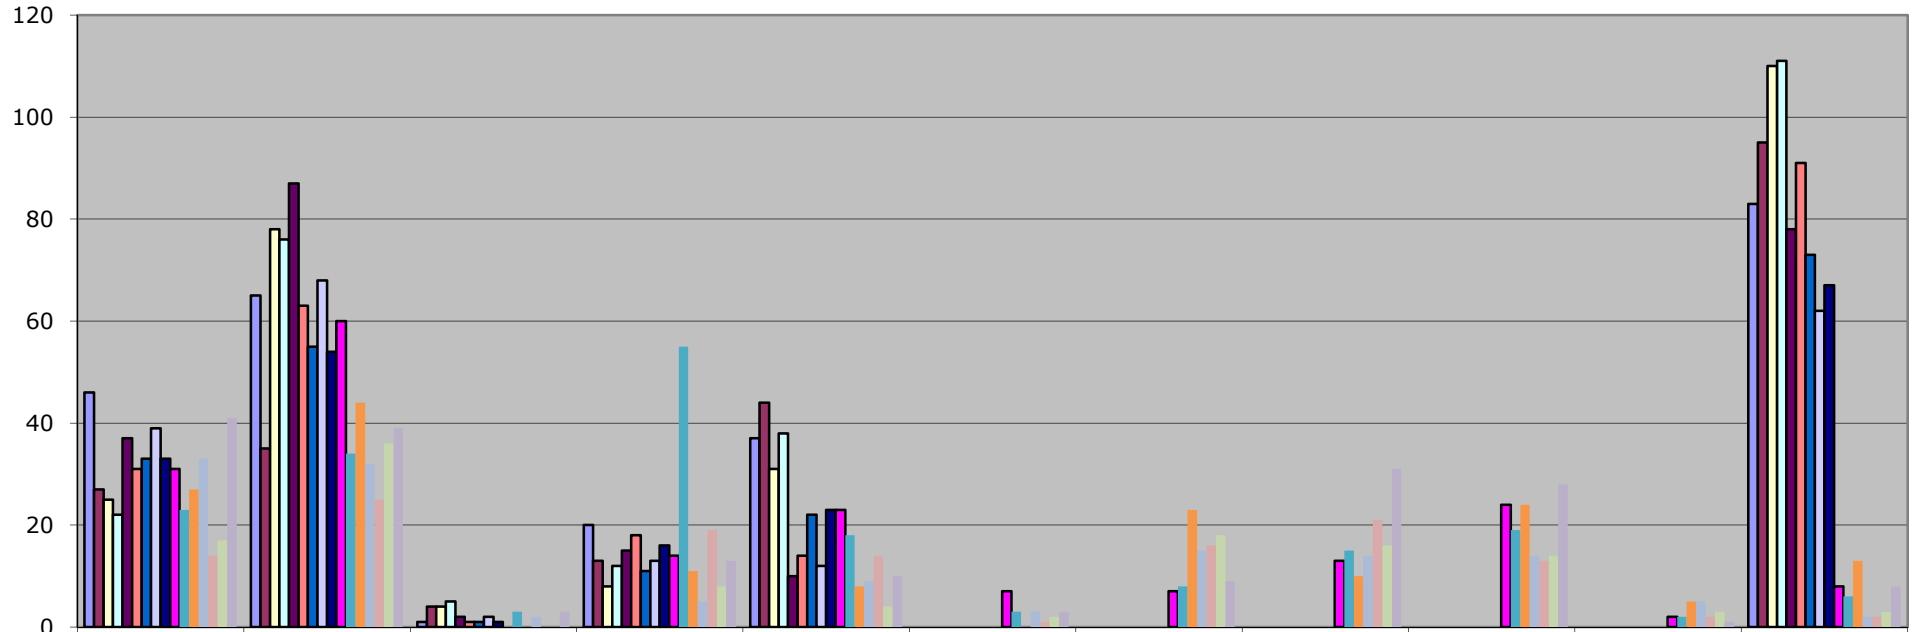

Crime Statistics

Caversham (centred on Prospect Street)

	Burglary	Anti Social Behaviour	Robbery	Vehicle Crime	Violent Crime	Public Disorder & Weapons	Shoplifting	Criminal Damage & Arson	Other Theft	Drugs	Other Crime
Dec-10	46	65	1	20	37						83
Jan-11	27	35	4	13	44						95
Feb-11	25	78	4	8	31						110
Mar-11	22	76	5	12	38						111
Apr-11	37	87	2	15	10						78
May-11	31	63	1	18	14						91
Jun-11	33	55	1	11	22						73
Jul-11	39	68	2	13	12						62
Aug-11	33	54	1	16	23						67
Sep-11	31	60	0	14	23	7	7	13	24	2	8
Oct-11	23	34	3	55	18	3	8	15	19	2	6
Nov-11	27	44	0	11	8	0	23	10	24	5	13
Dec-11	33	32	2	5	9	3	15	14	14	5	2
Jan-12	14	25	0	19	14	1	16	21	13	2	2
Feb-12	17	36	0	8	4	2	18	16	14	3	3
Mar-12	41	39	3	13	10	3	9	31	28	1	8

RG4 6PF (centre of Caversham Park)

	Burglary	Anti Social Behaviour	Robbery	Vehicle Crime	Violent Crime	Public Disorder & Weapons	Shoplifting	Criminal Damage & Arson	Other Theft	Drugs	Other Crime
Dec-10	26	22	0	8	9						15
Jan-11	13	11	1	5	4						15
Feb-11	12	26	0	3	5						15
Mar-11	13	27	0	2	4						18
Apr-11	14	22	0	2	2						19
May-11	15	33	0	7	7						32
Jun-11	17	17	1	1	10						23
Jul-11	7	2	0	2	2						19
Aug-11	11	15	1	3	7						18
Sep-11	7	29	1	1	8	4	3	1	6	1	3
Oct-11	8	11	2	3	5	0	5	7	6	0	3
Nov-11	21	9	0	3	3	0	10	8	7	0	5
Dec-11	18	10	2	3	4	1	4	7	4	3	0
Jan-12	5	15	0	8	8	0	9	10	6	1	1
Feb-12	8	20	0	4	2	1	7	9	3	1	1
Mar-12	24	13	1	4	1	0	4	6	11	1	2